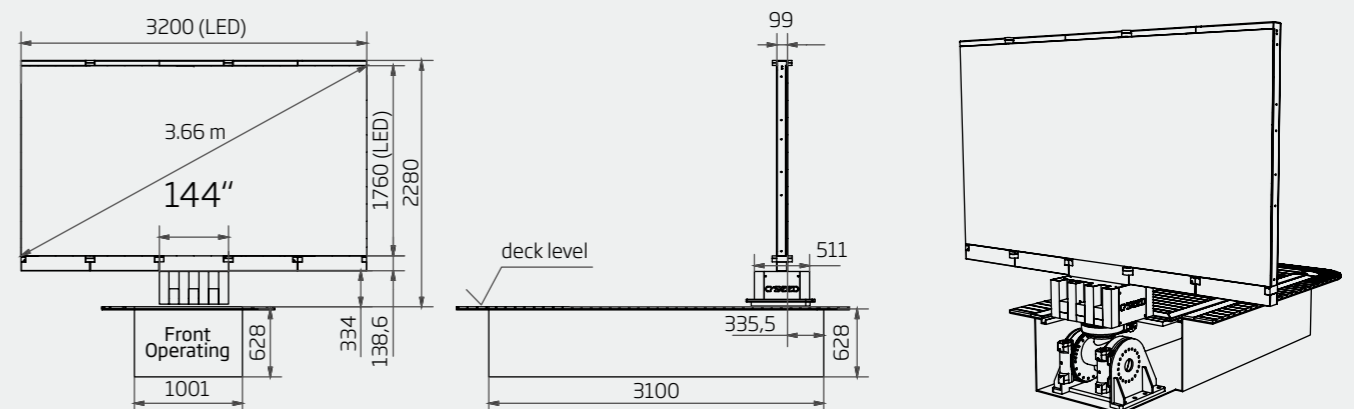

NON CENTER SLIDING ULTRA COMPACT - ULC