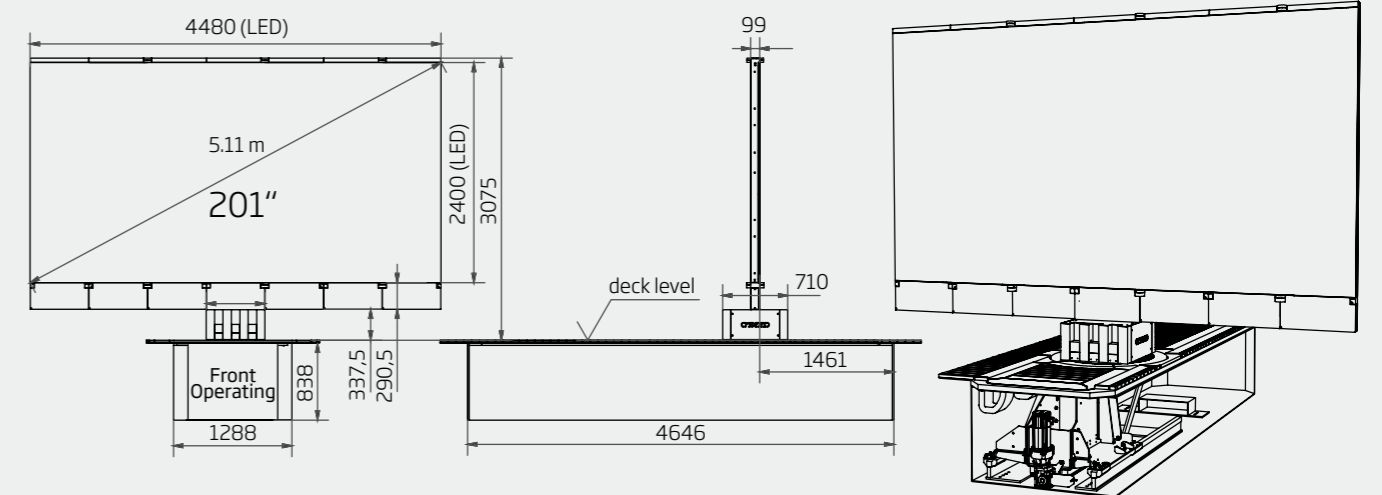

NON CENTER SLIDING - NCS