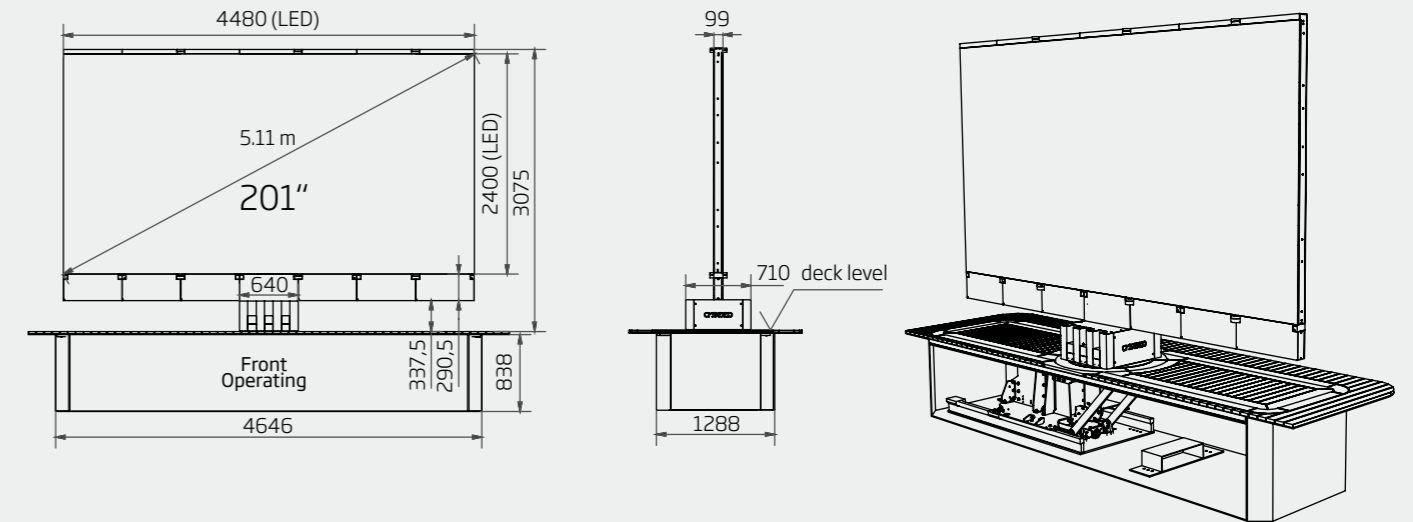

OPTIONAL		
Broadband speaker peak out	watt	6 x 250
Broadband speaker frequency range		40 Hz - 22 kHz

INPUT / OUTPUT		
Video input		6 x HDMI, 1 x HDCP 2.2 support
Serial in/output		2 x USB
Audio output		pre-amp, 9.2, independent sub
Network connection		1 x RJ45

PHYSICAL DIMENSIONS TV		
LED TV size (diagonal)	inch/mm	201 / 5105
LED TV size (width)	inch/mm	176.4 / 4480
LED TV size (height)	inch/mm	94.5 / 2400
Standard LED screen (depth)	inch/mm	3.9 / 99
LED TV area	sq ft/m²	116.3 / 10.8
LED TV system weight	kg	2,800

PHYSICAL DIMENSIONS STOWED POSITION		
Basin size (length)	inch/mm	182.3 / 4630
Basin size (width)	inch/mm	50 / 1270
Basin size (height)	inch/mm	32.8 / 834

OPERATION		
Power supply LED screen		3 x 400V+N+PE/32A/50-60Hz AC (3~)
Input power (max)	W/m²	880
Input power (typical)	W/m²	230
Power consumption (typical)	kW	5.7
Power consumption (max)	kW	19

SPECIFIC FEATURES	
Electric slide mechanism for center positioning of the TV System (not for NCS)	
9.2 AV-Receiver	Automatic TV Cover
TV Rotation Angle: 90° left & 90° right	4K LED HDR10+ Controller
Electric elevating lift	Marine grade materials
Remote Control	

CENTER SLIDING - CSL