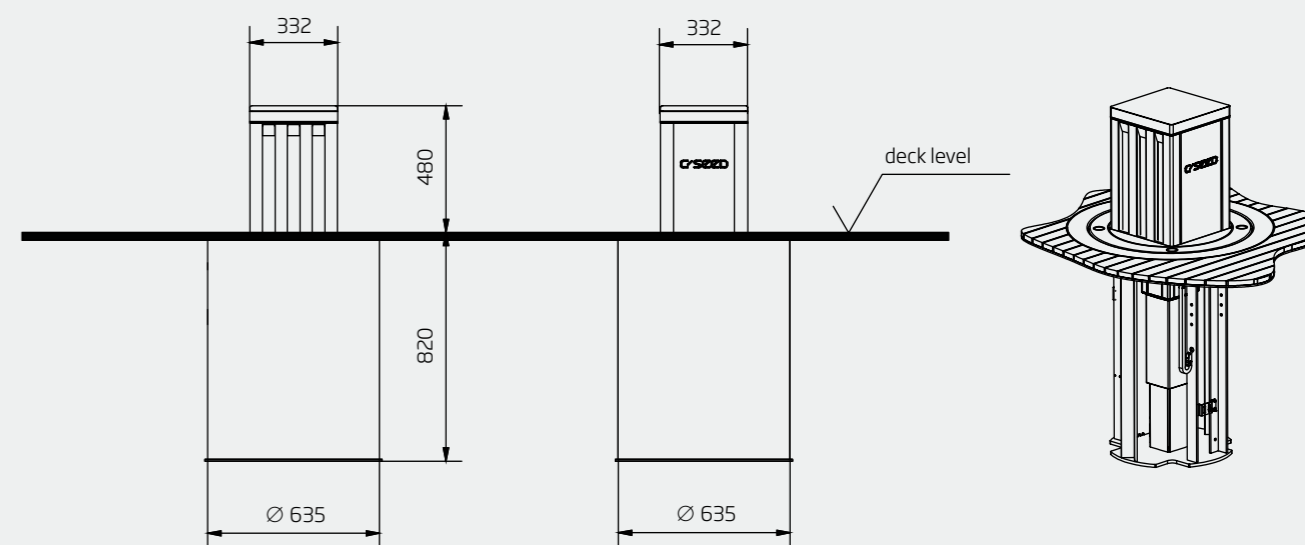

SPEAKER SYSTEM	C SEED SUPERMARINE 48
Type:	Retractable passive 2-way coaxial outdoor speaker system
Configuration:	Full range from 2.0 stereo to 9.2 surround sound
Speaker type:	L-Acoustics coaxial
Axisymmetric maximum:	125 dB
Nominal directivity (-6dB):	100°
Usable bandwidth: (-10dB):	60Hz-20kHz
Physical data H x W x D:	480 x 332 x 332mm / 19 x 13 x 13 inch
Weight:	110 kg / 243 lbs
Materials:	Marine Grade Stainless Steel, Aluminium & rubber gasket
Integrated light:	RGB illuminated top edge
Extend/retract drive:	Remote-controlled electric telescopic drive
Remote control:	APP controlled IOS, intelligent embedded audio control
Option colors	Cabinets available in black or grayaluminium other colors, finishes and coatings on request
Flush mount:	This option allows seamless integration into surfaces made of stone, wood, tile or concrete.