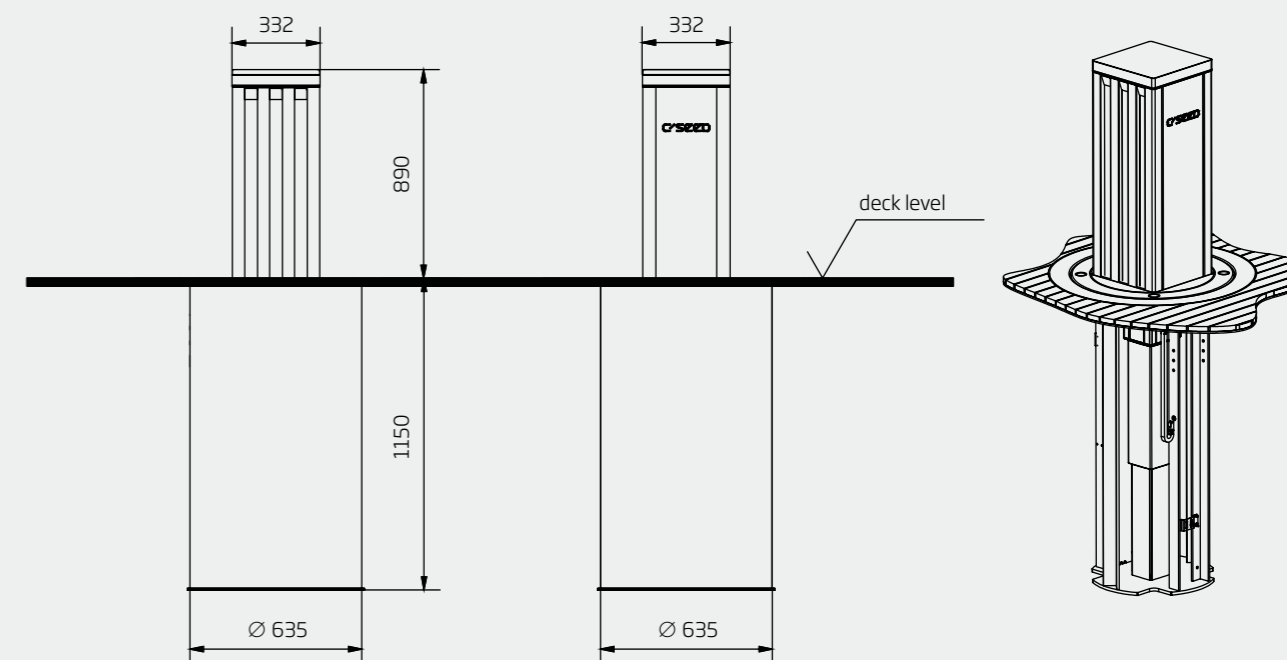

FEATURES

SUPERMARINE SPEAKERS

89 / 48

SPEAKER SYSTEM	C SEED SUPERMARINE 89
Type:	Retractable passive 2-way coaxial outdoor speaker system
Configuration:	Full range from 2.0 stereo to 9.2 surround sound
Speaker type:	L-Acoustics coaxial
Axisymmetric maximum:	125 dB
Nominal directivity (-6dB):	100°
Usable bandwidth: (-10dB):	60Hz-20kHz
Physical data H x W x D:	890 x 332 x 332 mm / 35 x 13 x 13 inch
Weight:	140 kg / 308 lbs
Materials:	Marine Grade Stainless Steel, Aluminium & rubber gasket
Integrated light:	RGB illuminated top edge
Extend/retract drive:	Remote-controlled electric telescopic drive
Remote control:	APP controlled IOS, intelligent embedded audio control
Option colors	Cabinets available in black or grayaluminium other colors, finishes and coatings on request
Flush mount:	This option allows seamless integration into surfaces made of stone, wood, tile or concrete.