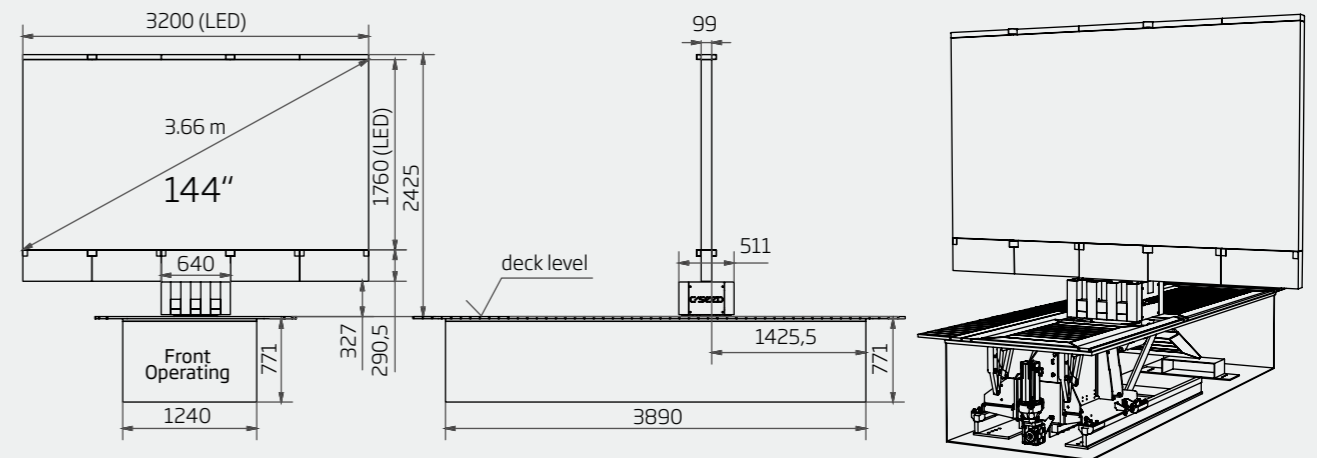

NON CENTER SLIDING - NCS