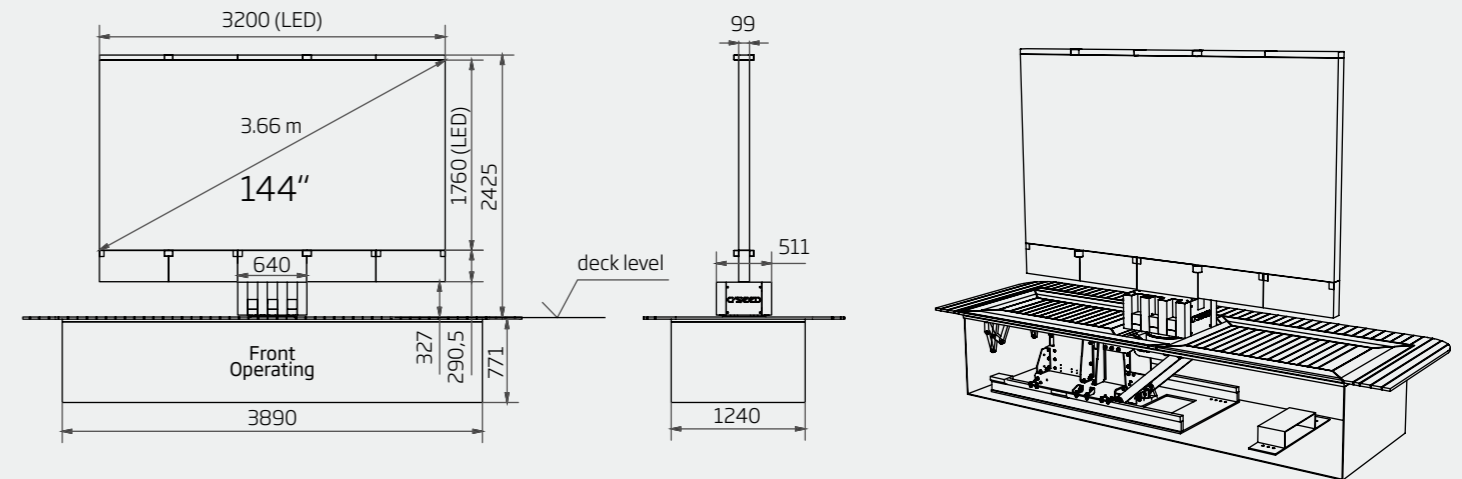

OPTIONAL

Broadband speaker peak out	watt	2 x 250	
Broadband speaker frequency range		40 Hz - 22 kHz	

INPUT / OUTPUT

Video input	6 x HDMI, 1 x HDCP 2.2 support	2 x HDMI, 1 x HDCP 2.2 support
Serial in/output	2 x USB	1 x USB
Audio output	pre-amp, 9.2, independent sub	pre-amp
Network connection	1 x RJ45	1 x RJ45

PHYSICAL DIMENSIONS TV

LED TV size (diagonal)	inch/mm	144 / 3658
LED TV size (width)	inch/mm	126 / 3200
LED TV size (height)	inch/mm	69 / 1760
Standard LED screen (depth)	inch/mm	3.9 / 99
LED TV area	sq ft/m²	60.3 / 5.6
LED TV system weight	kg	1,800

PHYSICAL DIMENSIONS STOWED POSITION

Basin size (length)	inch/mm	153 / 3876	121.5 / 3084
Basin size (width)	inch/mm	48.3 / 1226	38.8 / 985
Basin size (height)	inch/mm	30 / 764	24.4 / 620

OPERATION

Power supply LED screen		3 x 400V+N+PE/32A/50-60Hz AC (3~)
Input power (max)	W/m²	880
Input power (typical)	W/m²	230
Power consumption (typical)	kW	3.8
Power consumption (max)	kW	14

SPECIFIC FEATURES

Electric slide mechanism for center positioning of the TV System (not for ULC + NCS)	Remote Control
9.2 AV-Receiver (not for ULC)	Automatic TV Cover
TV Rotation Angle: 90° left & 90° right	4K LED HDR10+ Controller
Electric elevating lift	Marine grade materials

CENTER SLIDING - CSL